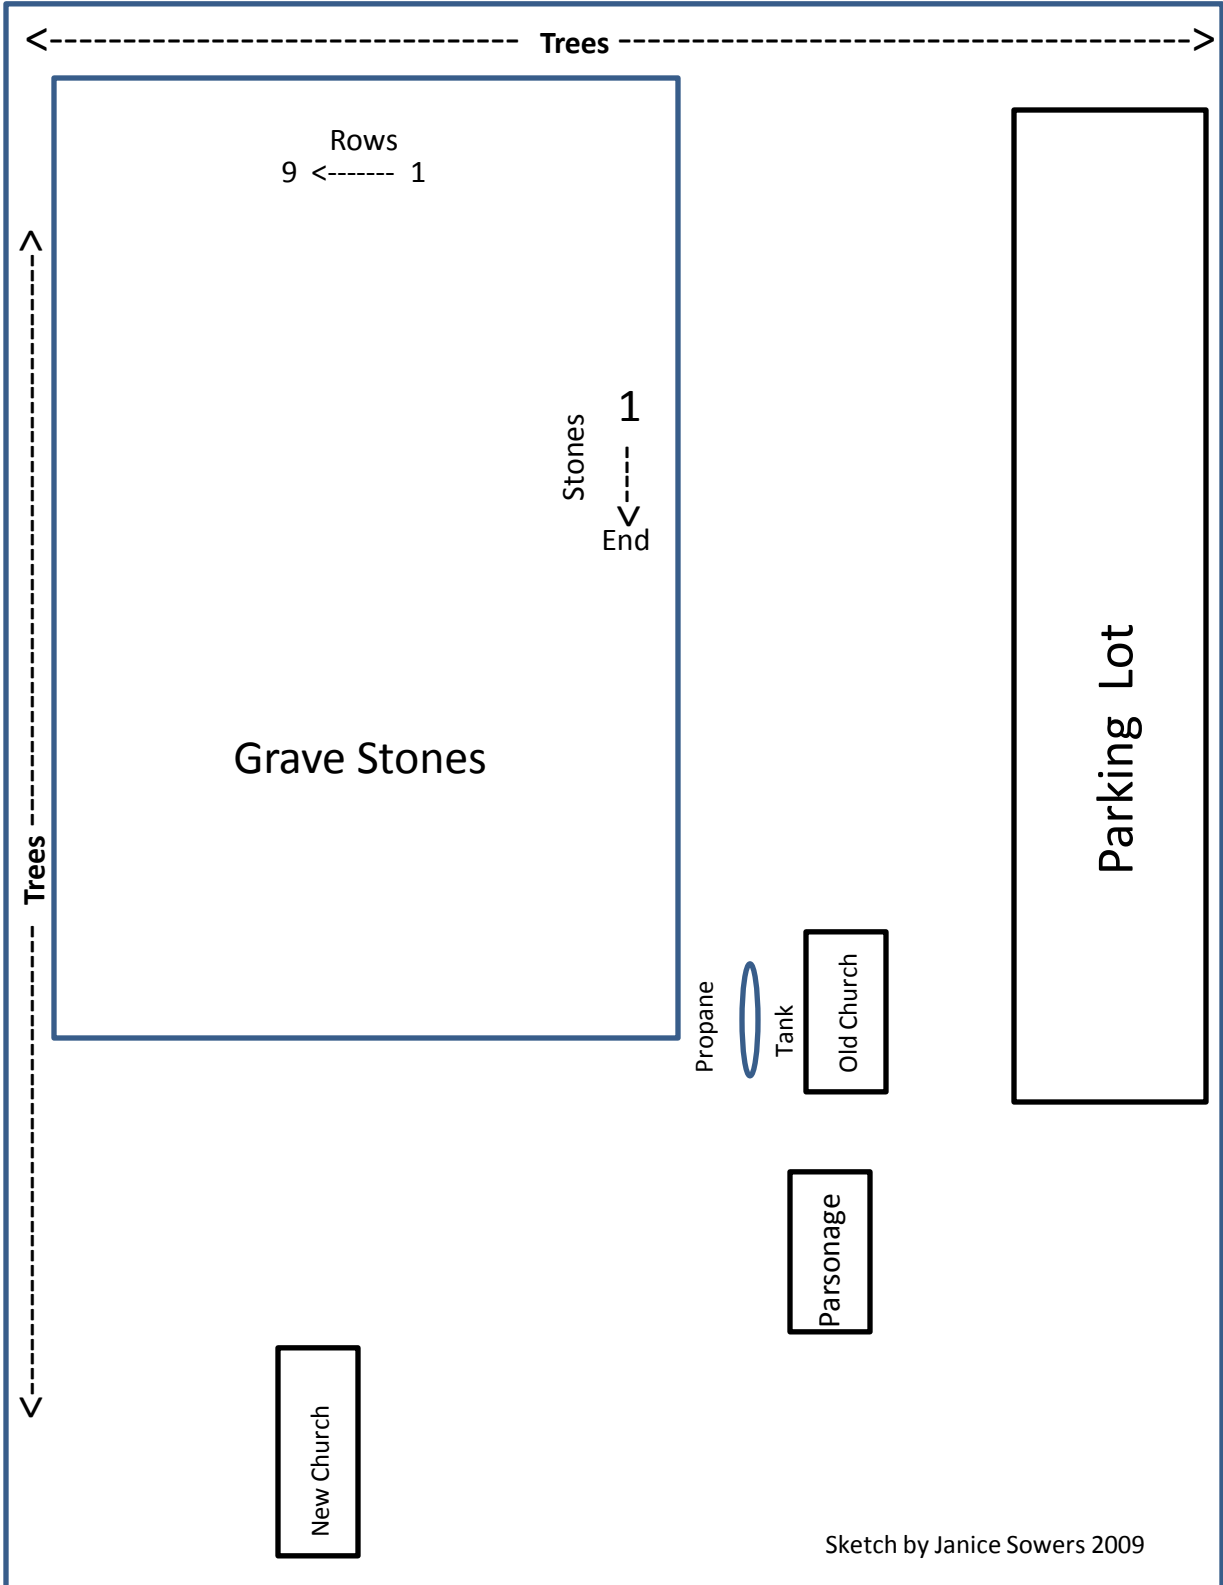

# Maple Leaf Cemetery

Take Hwy 9 west out of Cresco and Continue Past Saratoga to HWY V18  
Turn Left (South) and continue to 135<sup>th</sup> Street,  
Turn left (East) to Howard Ave. Turn left on Howard (North) by Church.

Sketch by Janice Sowers 2009